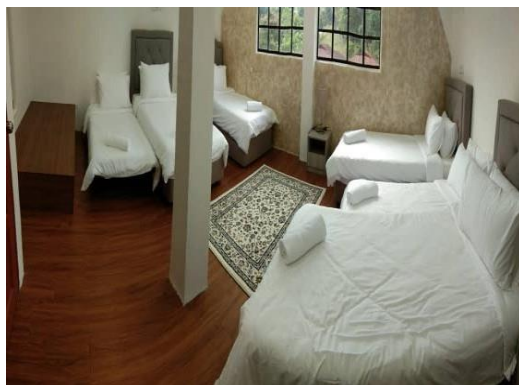

Accommodation

- All chalet, resort-style accommodation varying from twin sharing single beds up to triple sharing single bed and apartment according to the available budget
- Comfortable and air-conditioned chalet. With heated power showers.
- Towels, soap, and shampoo provided.
- Ironing service is provided upon request and subject to availability

- Special Rate - Group, long-stay discount rates are available upon request.
- Additional mattresses can be accommodated; will be charged at RM 30.00 net per set.(mattress + pillow + bedsheet+ blanket)

Studio Chalet

1 Bedroom Chalet with Balcony, 1 Toilet, TV with Astro

- 3 pax, Weekend RM270, Weekday RM 250
(Bed Type : 3 Single Bed)

Apartment

3 Bedroom Apartment with 5 Toilet, Living Room, Kitchen and Balcony

- 14 pax, Weekend RM 1500, Weekdays RM 1300
(Bed Type : 14 Single Bed)

Standard Room

Standard Triple Room

1 Bedroom with 1 Toilet, TV with Astro

- Weekend RM 270, Weekday RM 250
(Bed Type : 3 Single Bed)

Facilities